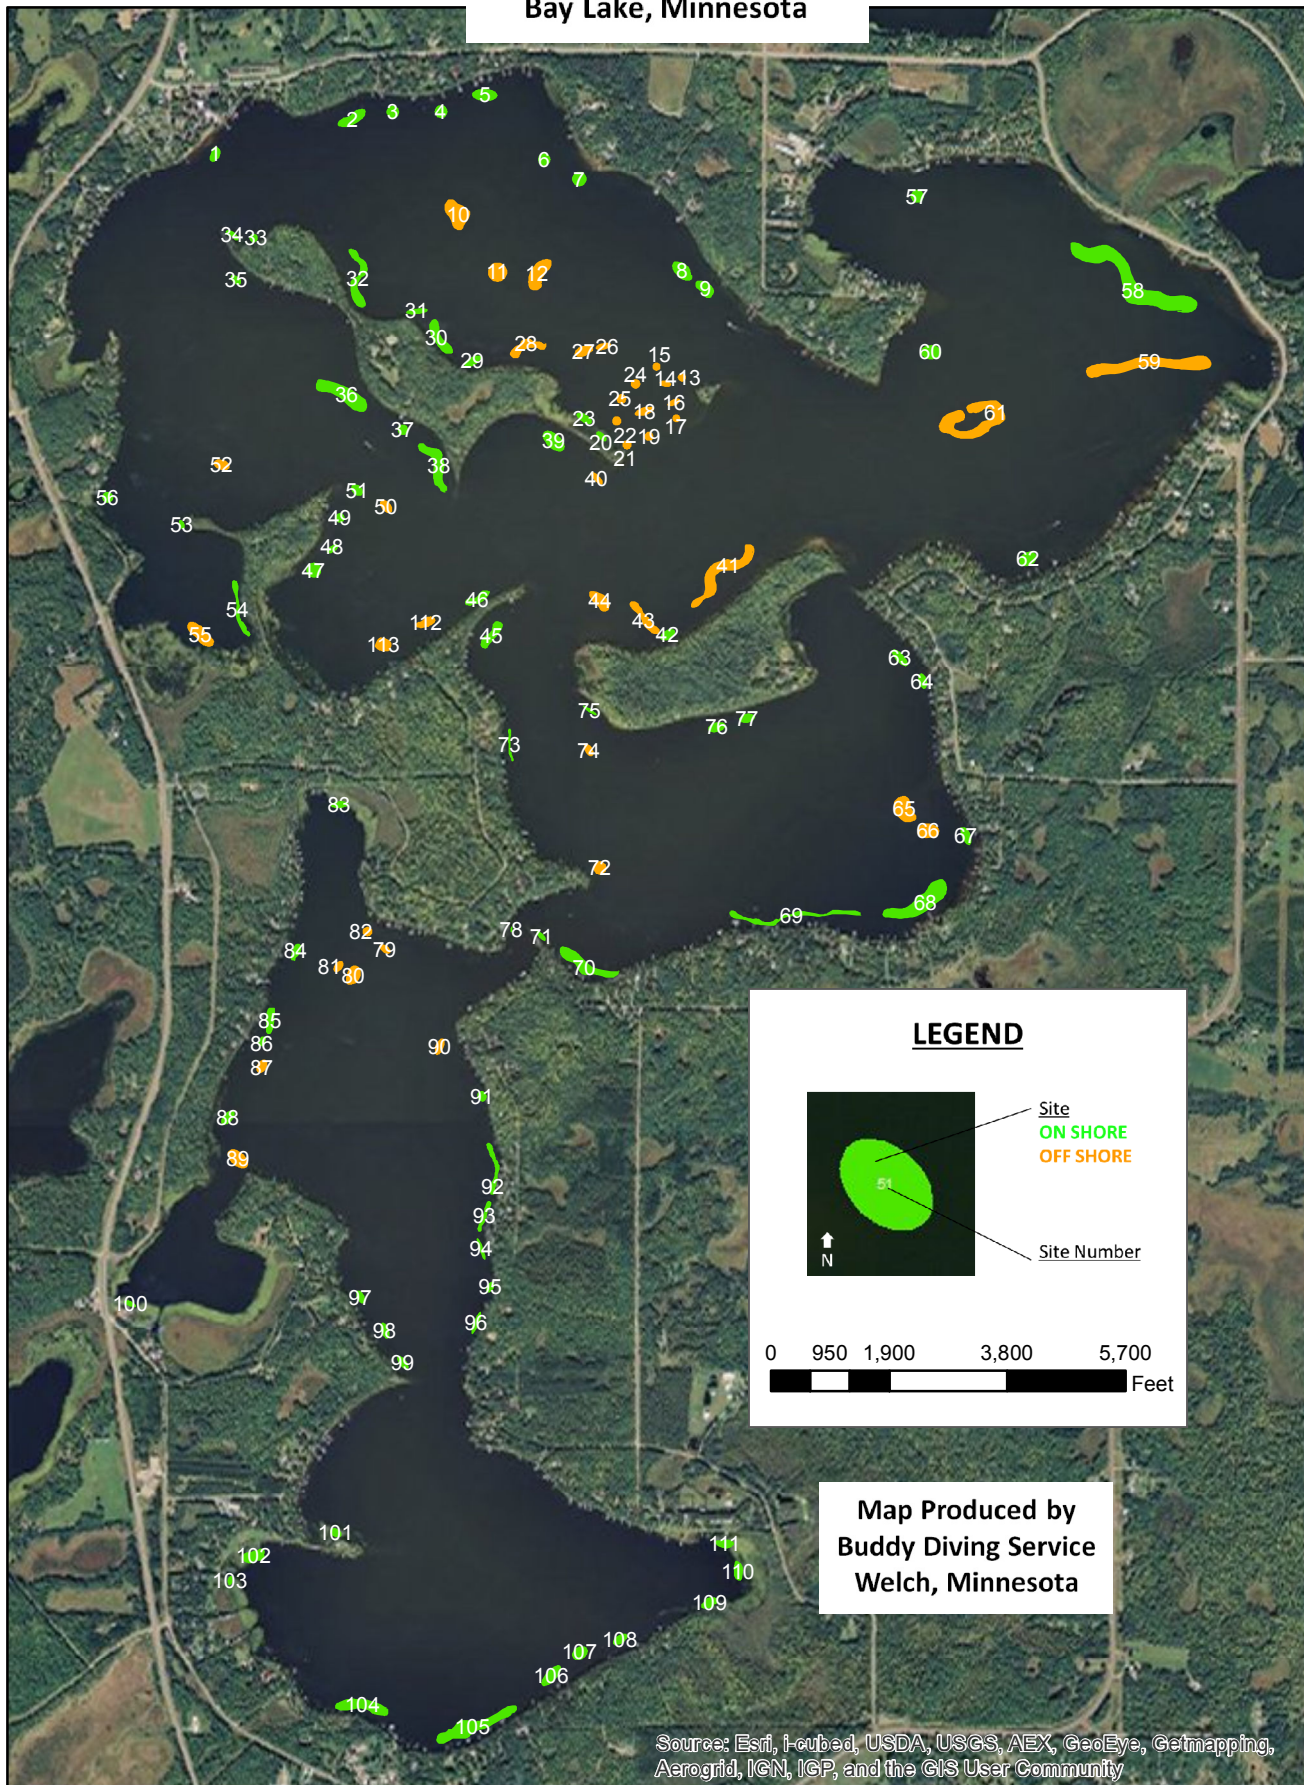

BAY LAKE
EURASIAN WATERMILFOIL
Spring 2014 Survey
Bay Lake, Minnesota

LEGEND

Site
ON SHORE
OFF SHORE

Site Number

0 950 1,900 3,800 5,700
Feet

Map Produced by
Buddy Diving Service
Welch, Minnesota

Source: Esri, i-cubed, USDA, USGS, AEX, GeoEye, Getmapping, Aerogrid, IGN, IGP, and the GIS User Community